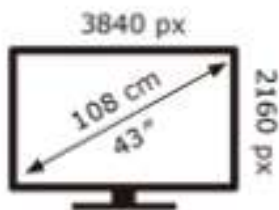

ENERG ⚡

Samsung

UE43U7000HK

51 kWh/1000h

ABCDEF **G**
HDR
99 kWh/1000h

2019/2013

ENERG ⚡

Samsung