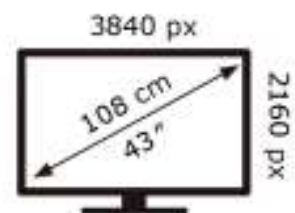

51 kWh/1000h

ABCDEF **G**
HDR
99 kWh/1000h